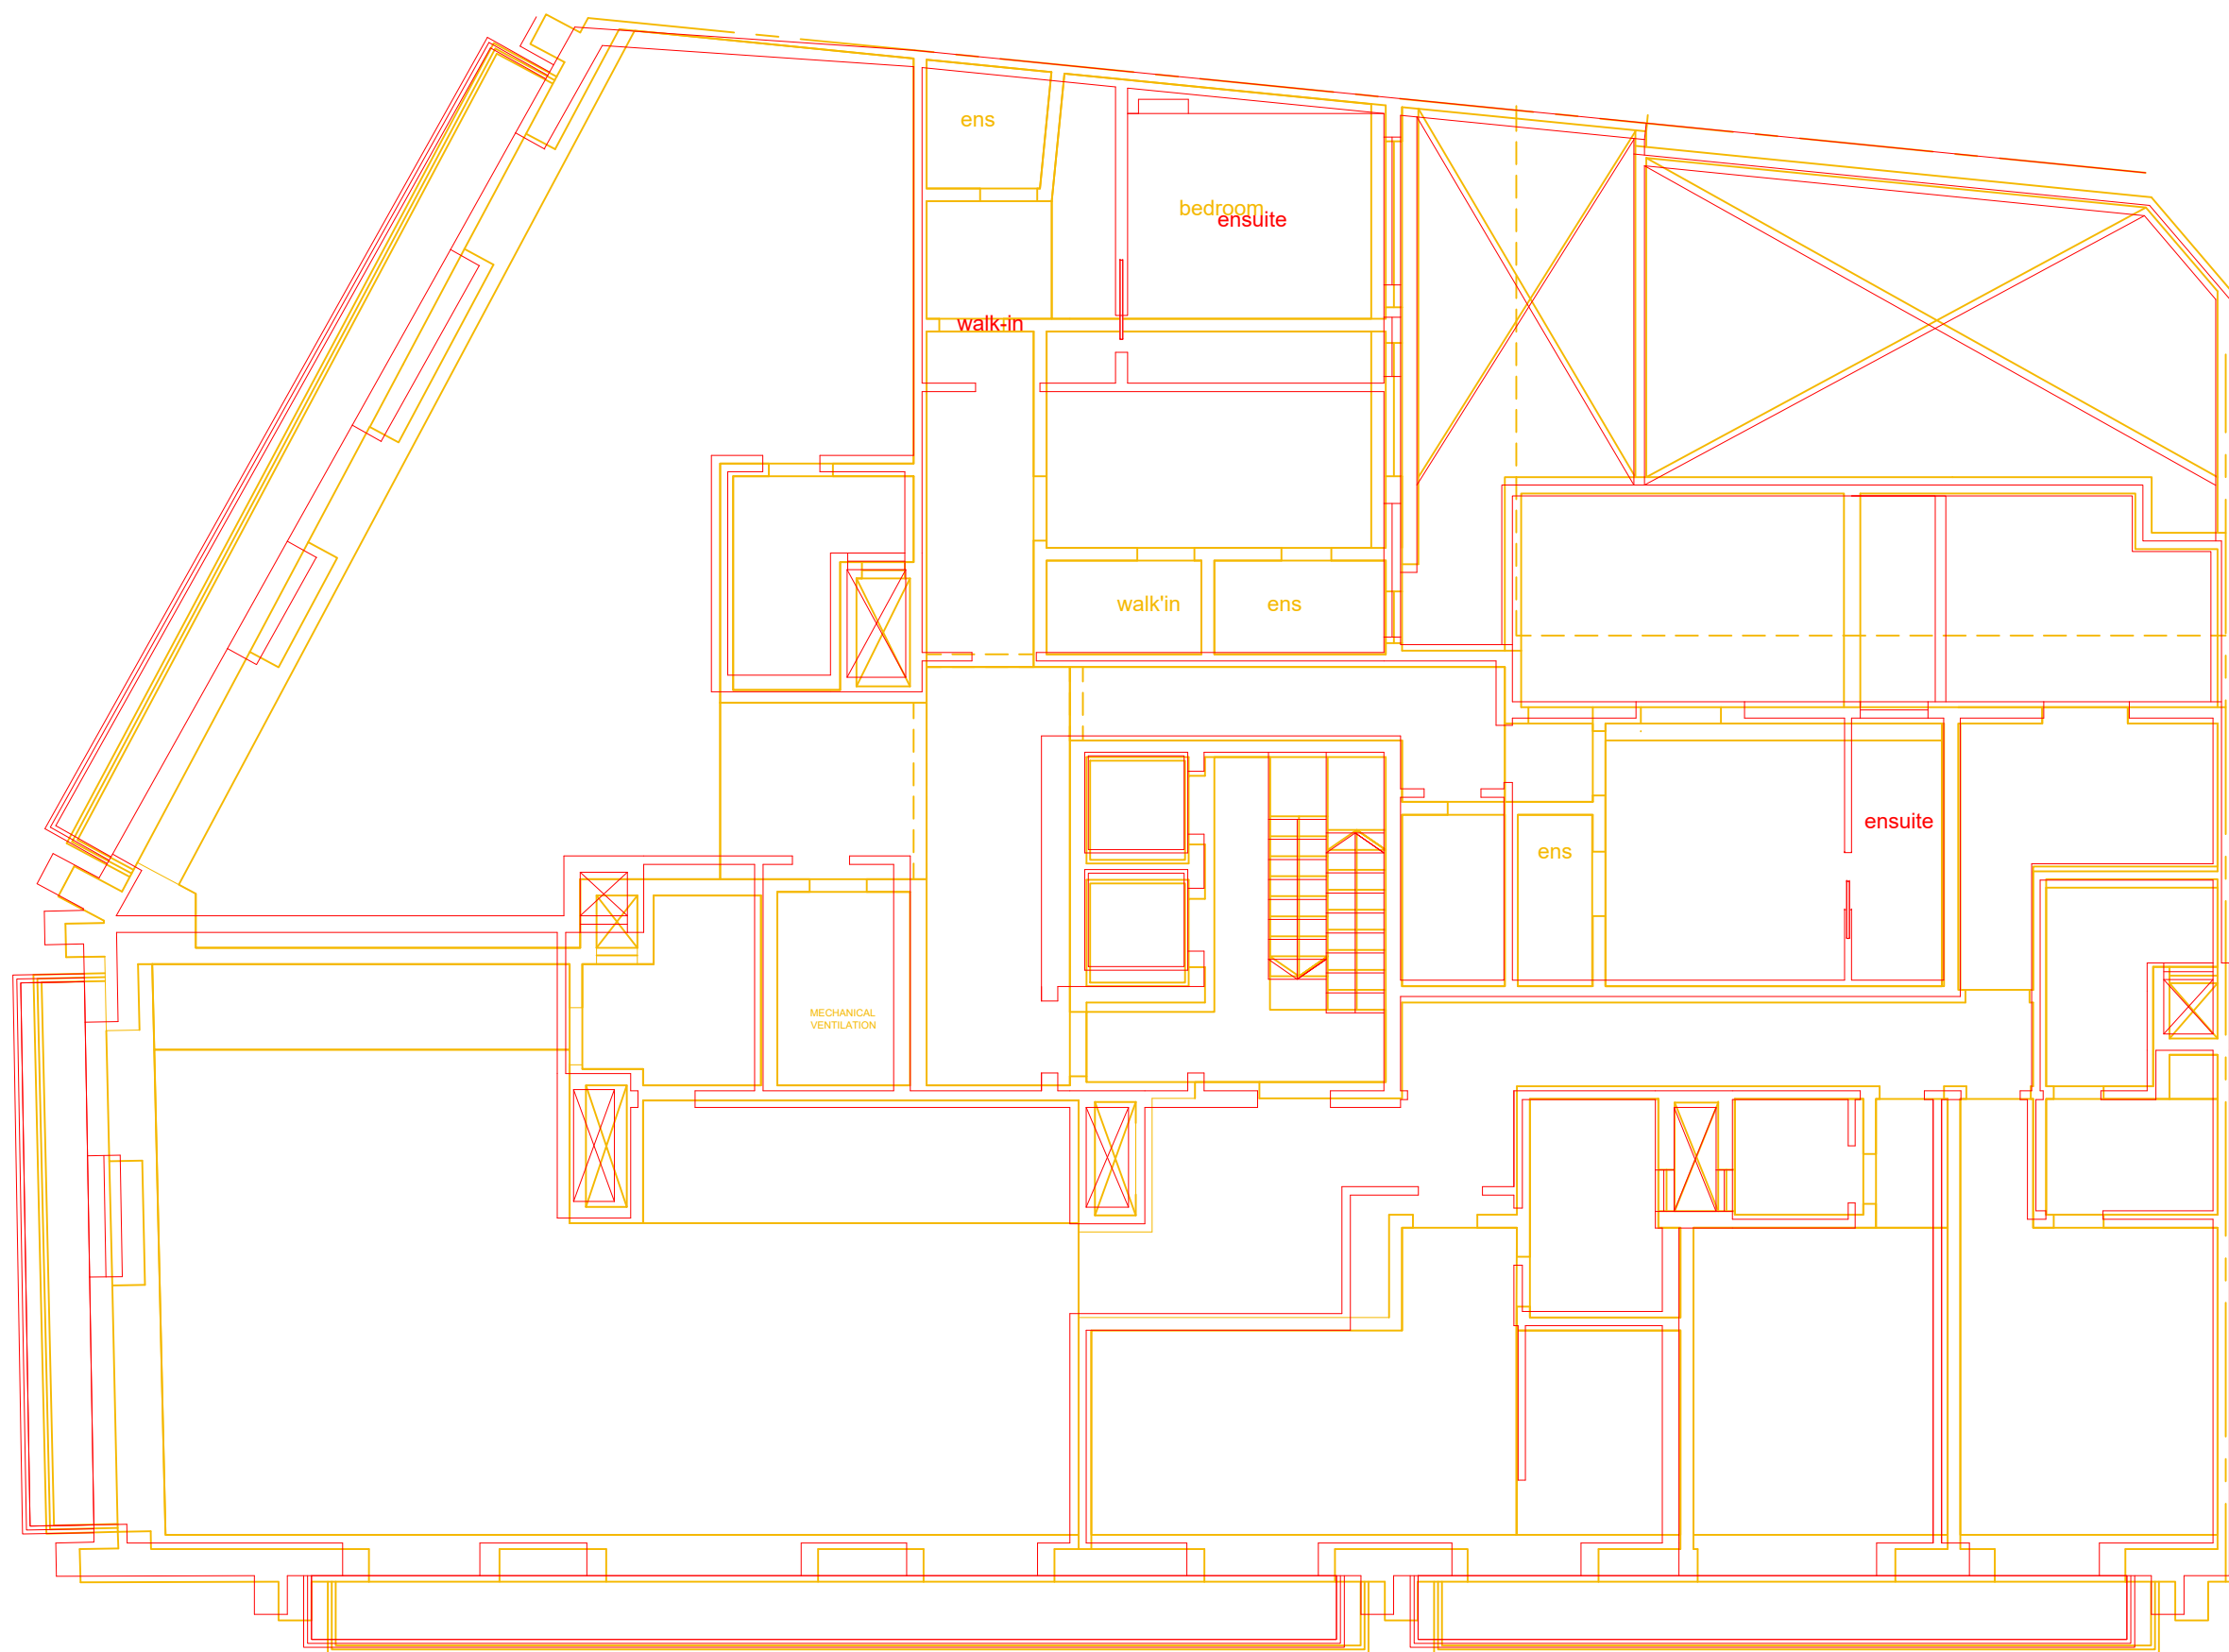

5th Floor Approved & Proposed Superimposed
Scale 1:100

 Michael Ellul	Triq it-Torri c/w Xatt Ta' Qui-Si-Sana P01 - 5th Floor	RB/CDG EM G	15/12 1100 on A1